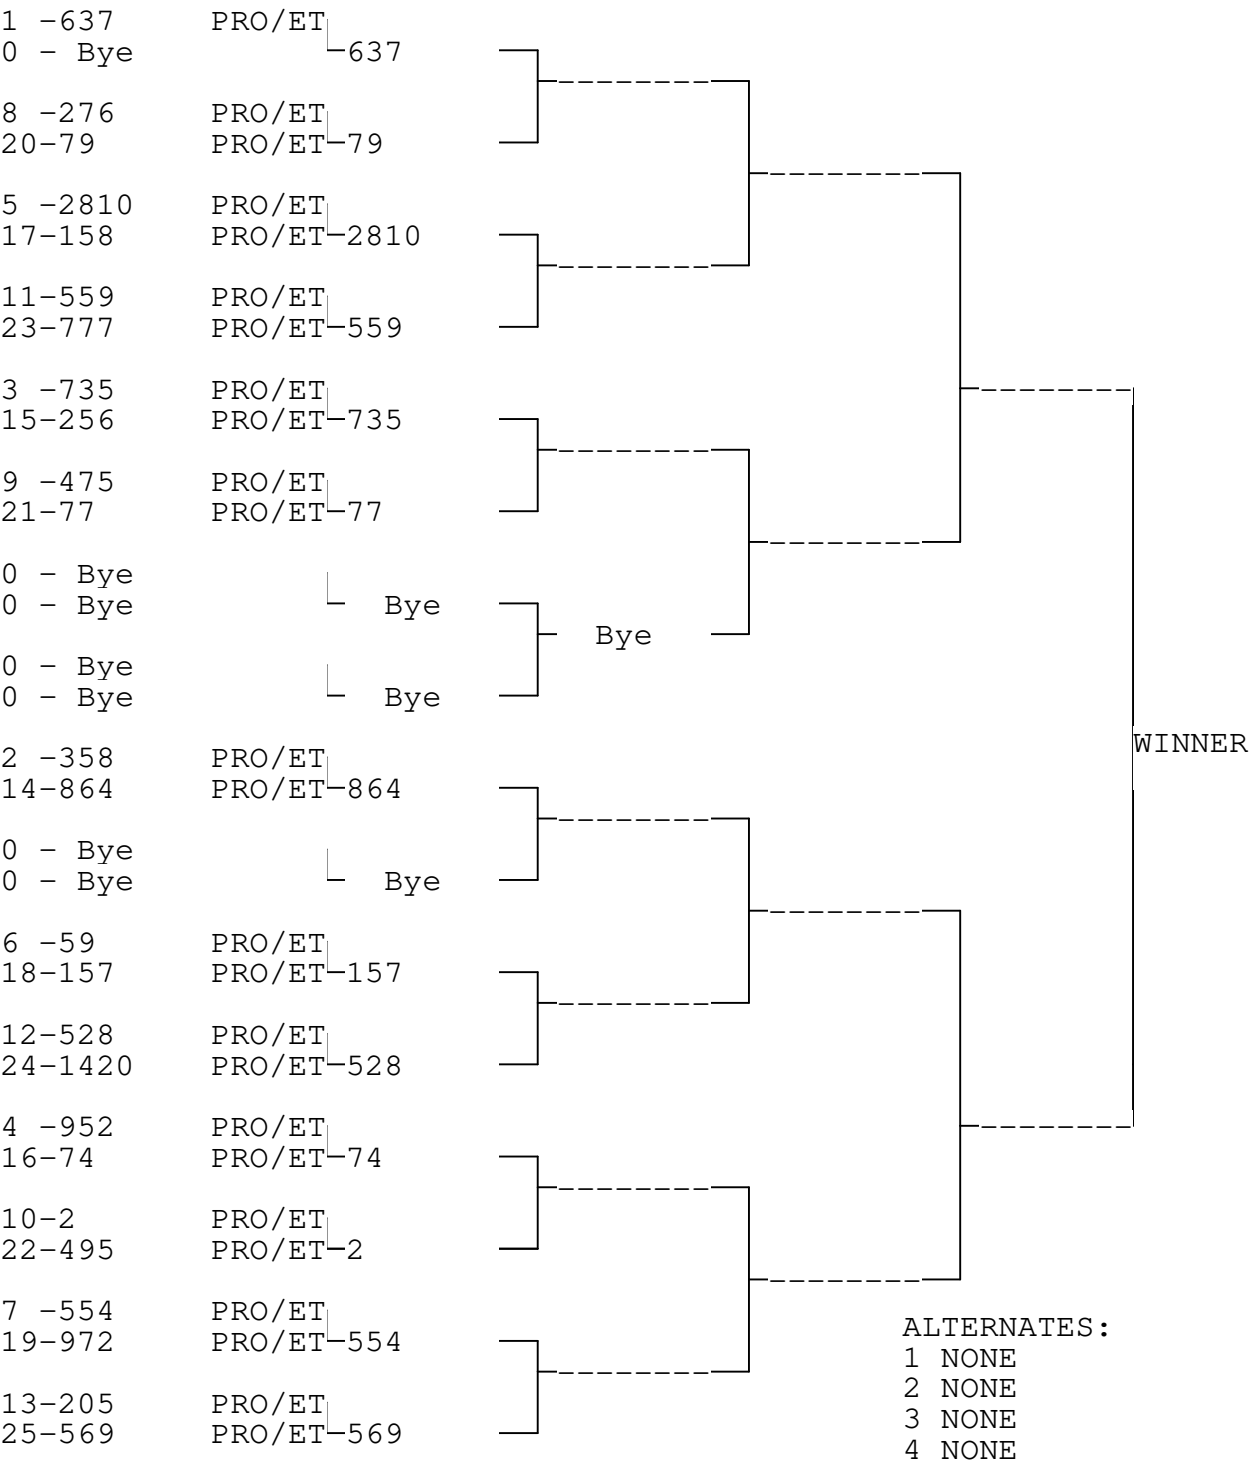

PRO E.T.

TSI RACENET SYSTEM
PROGRESSIVE LADDER FOR 25 CARS

2019-09-22
12:14:53

OFFICIAL