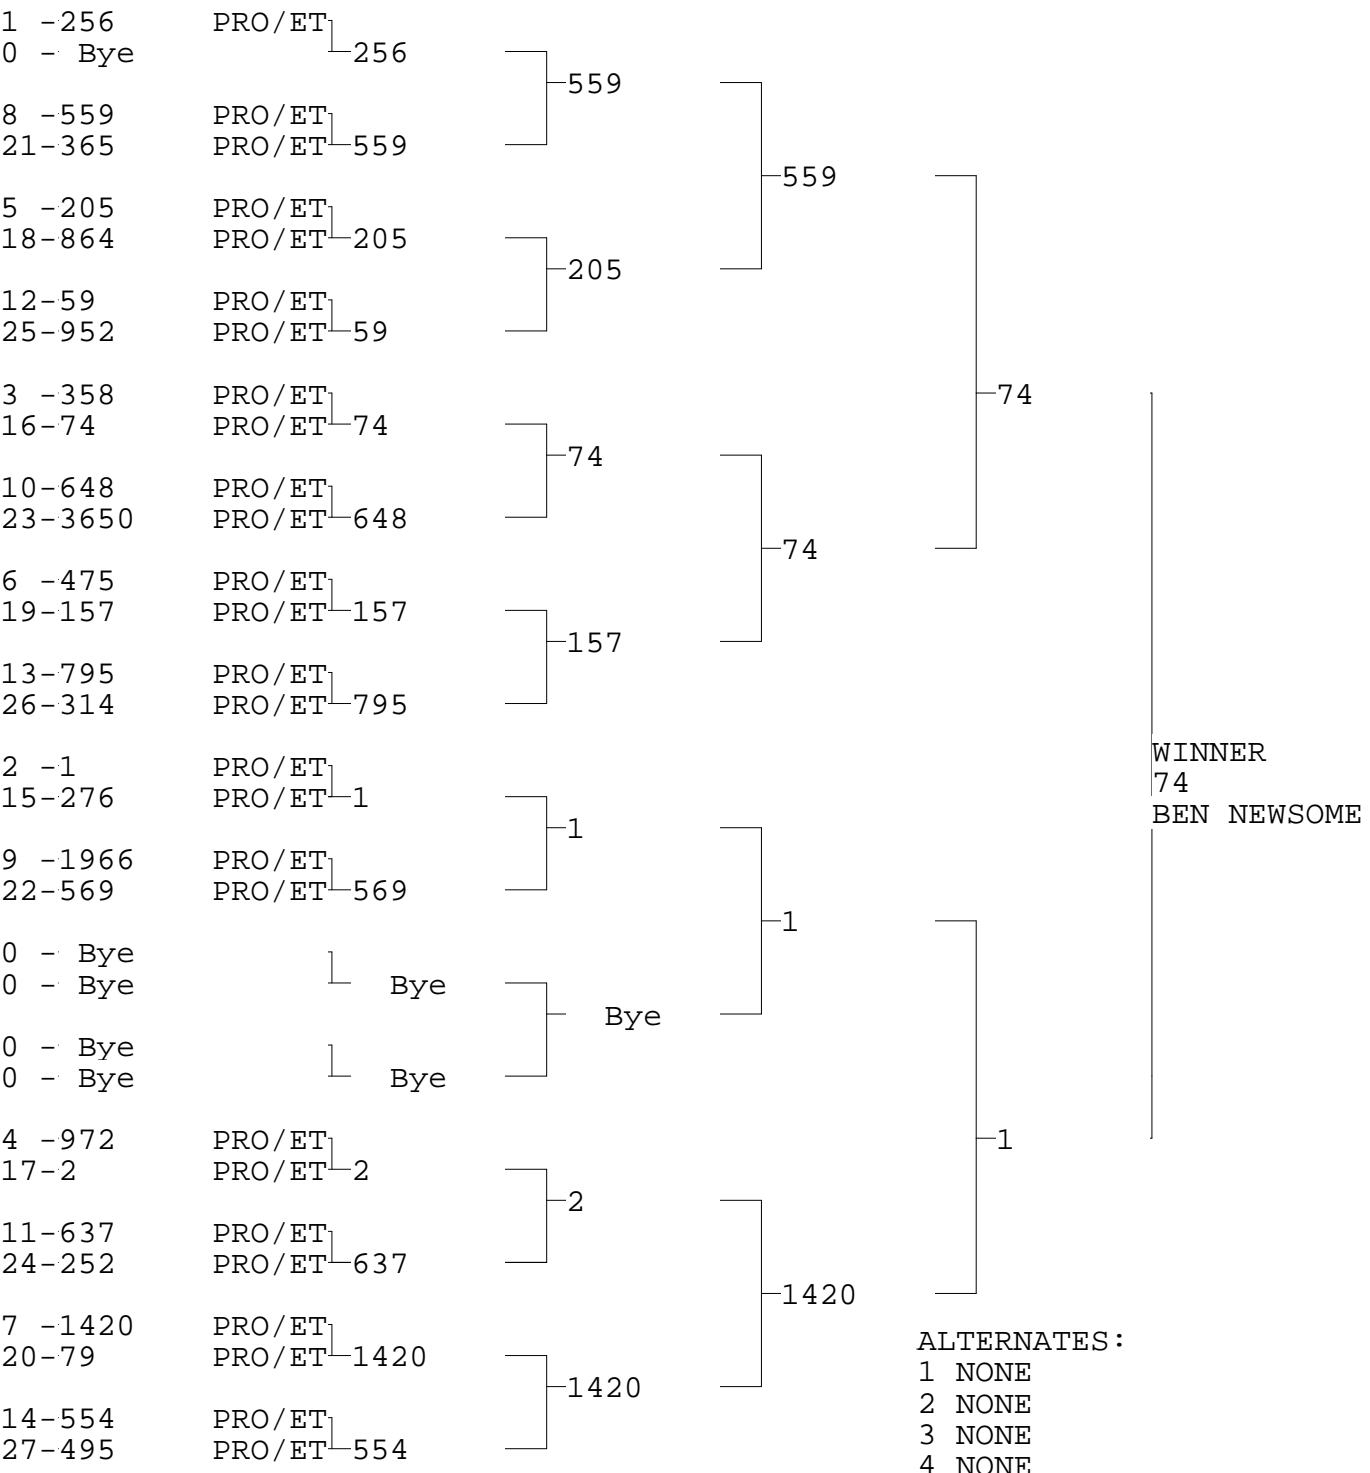

PRO E.T.

TSI RACENET SYSTEM  
PROGRESSIVE LADDER FOR 27 CARS

2019-04-21  
5:34:44 PM

OFFICIAL