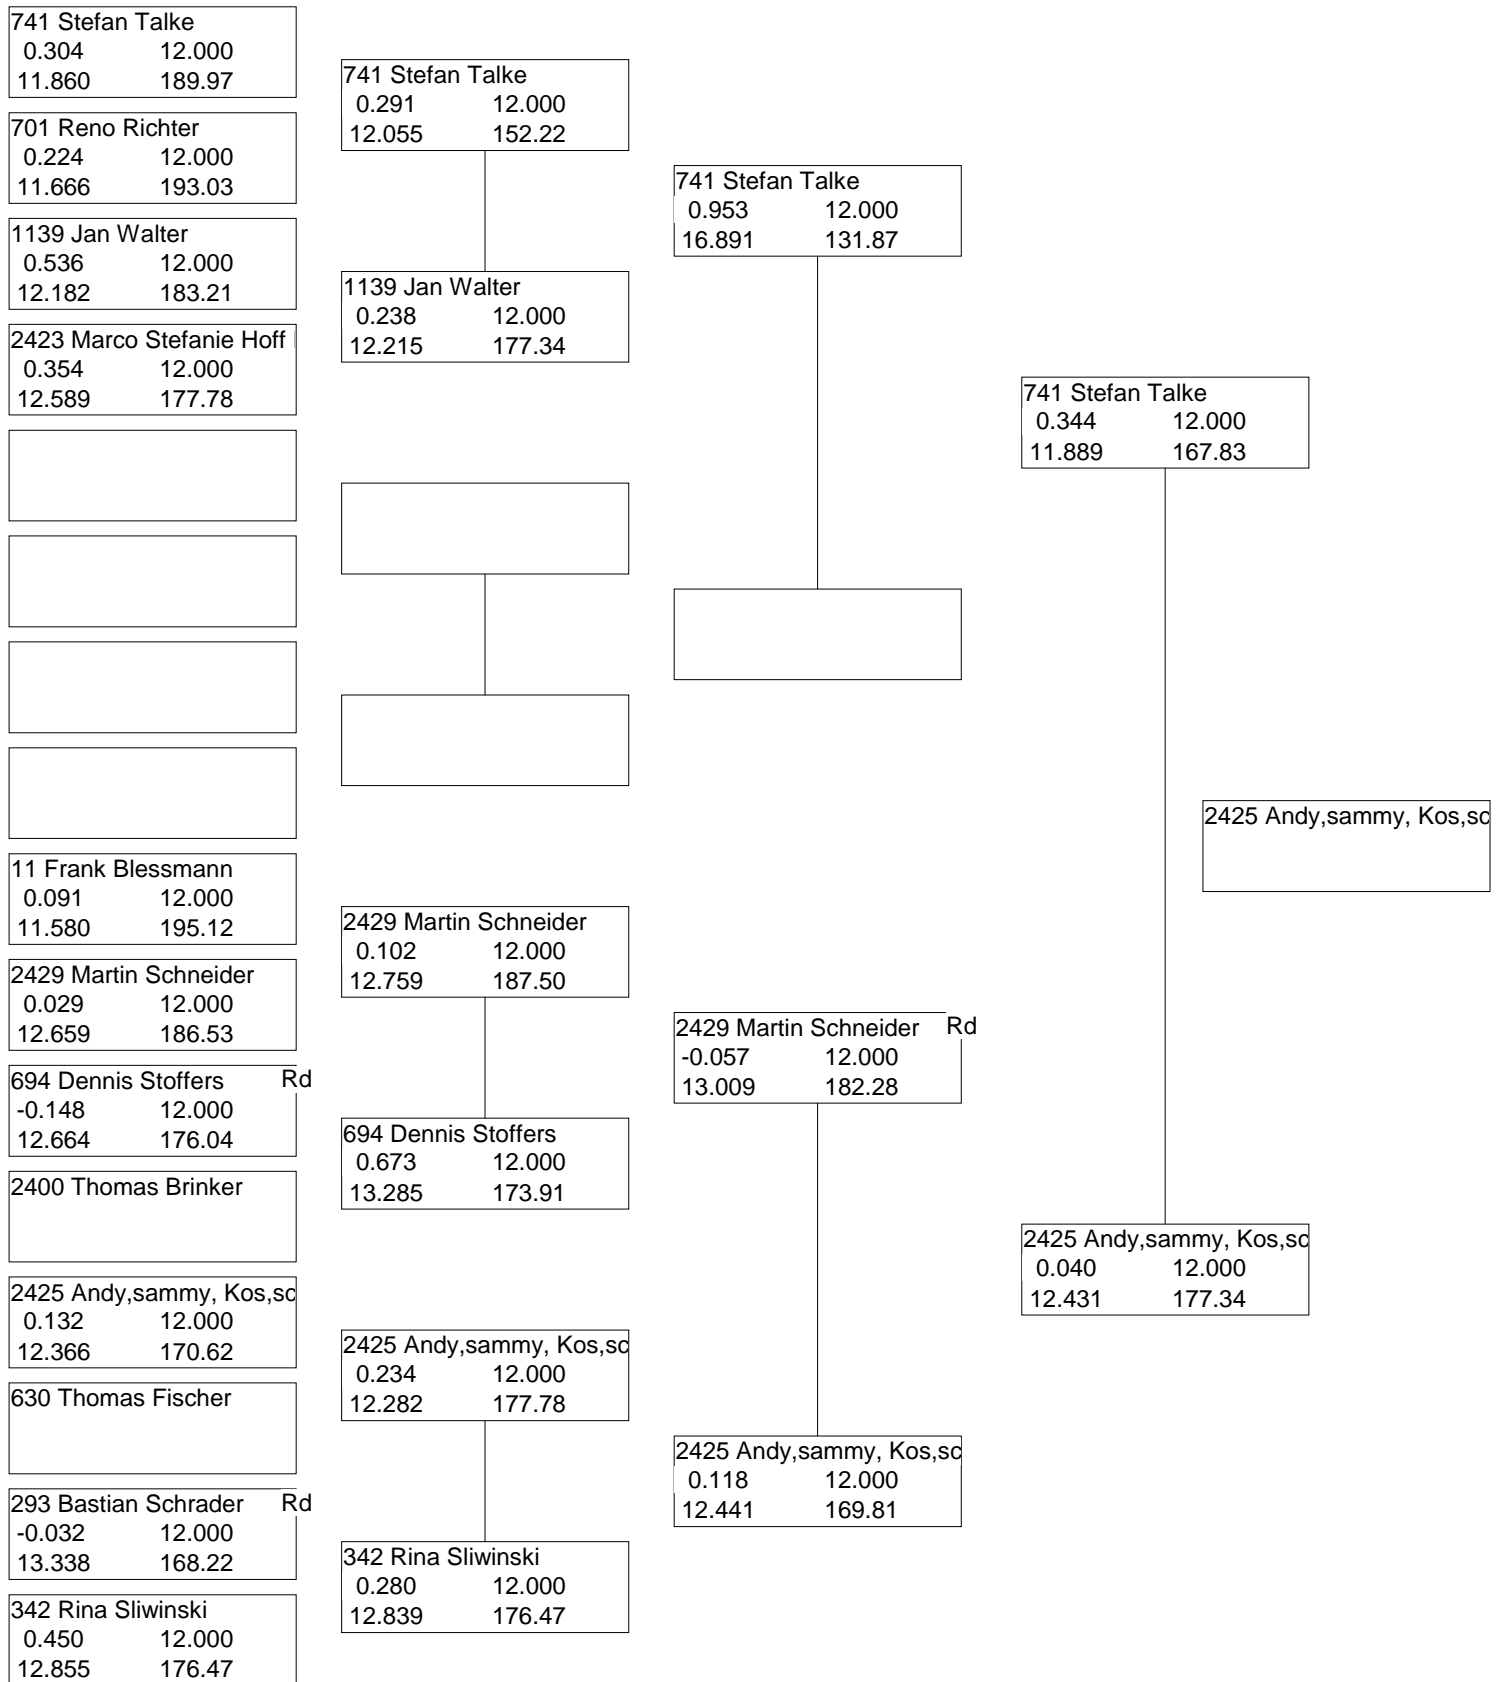

Jade Race
 Wilhelmshaven 15 July 2018

ASL - ELIMINATION LADDER Finals

Distance: 1/4 mile, Index: 12.000 : 12.999

Jade Race
Wilhelmshaven 15 July 2018

BSL - ELIMINATION LADDER Finals

Distance: 1/4 mile, Index: 13.000 : 13.999