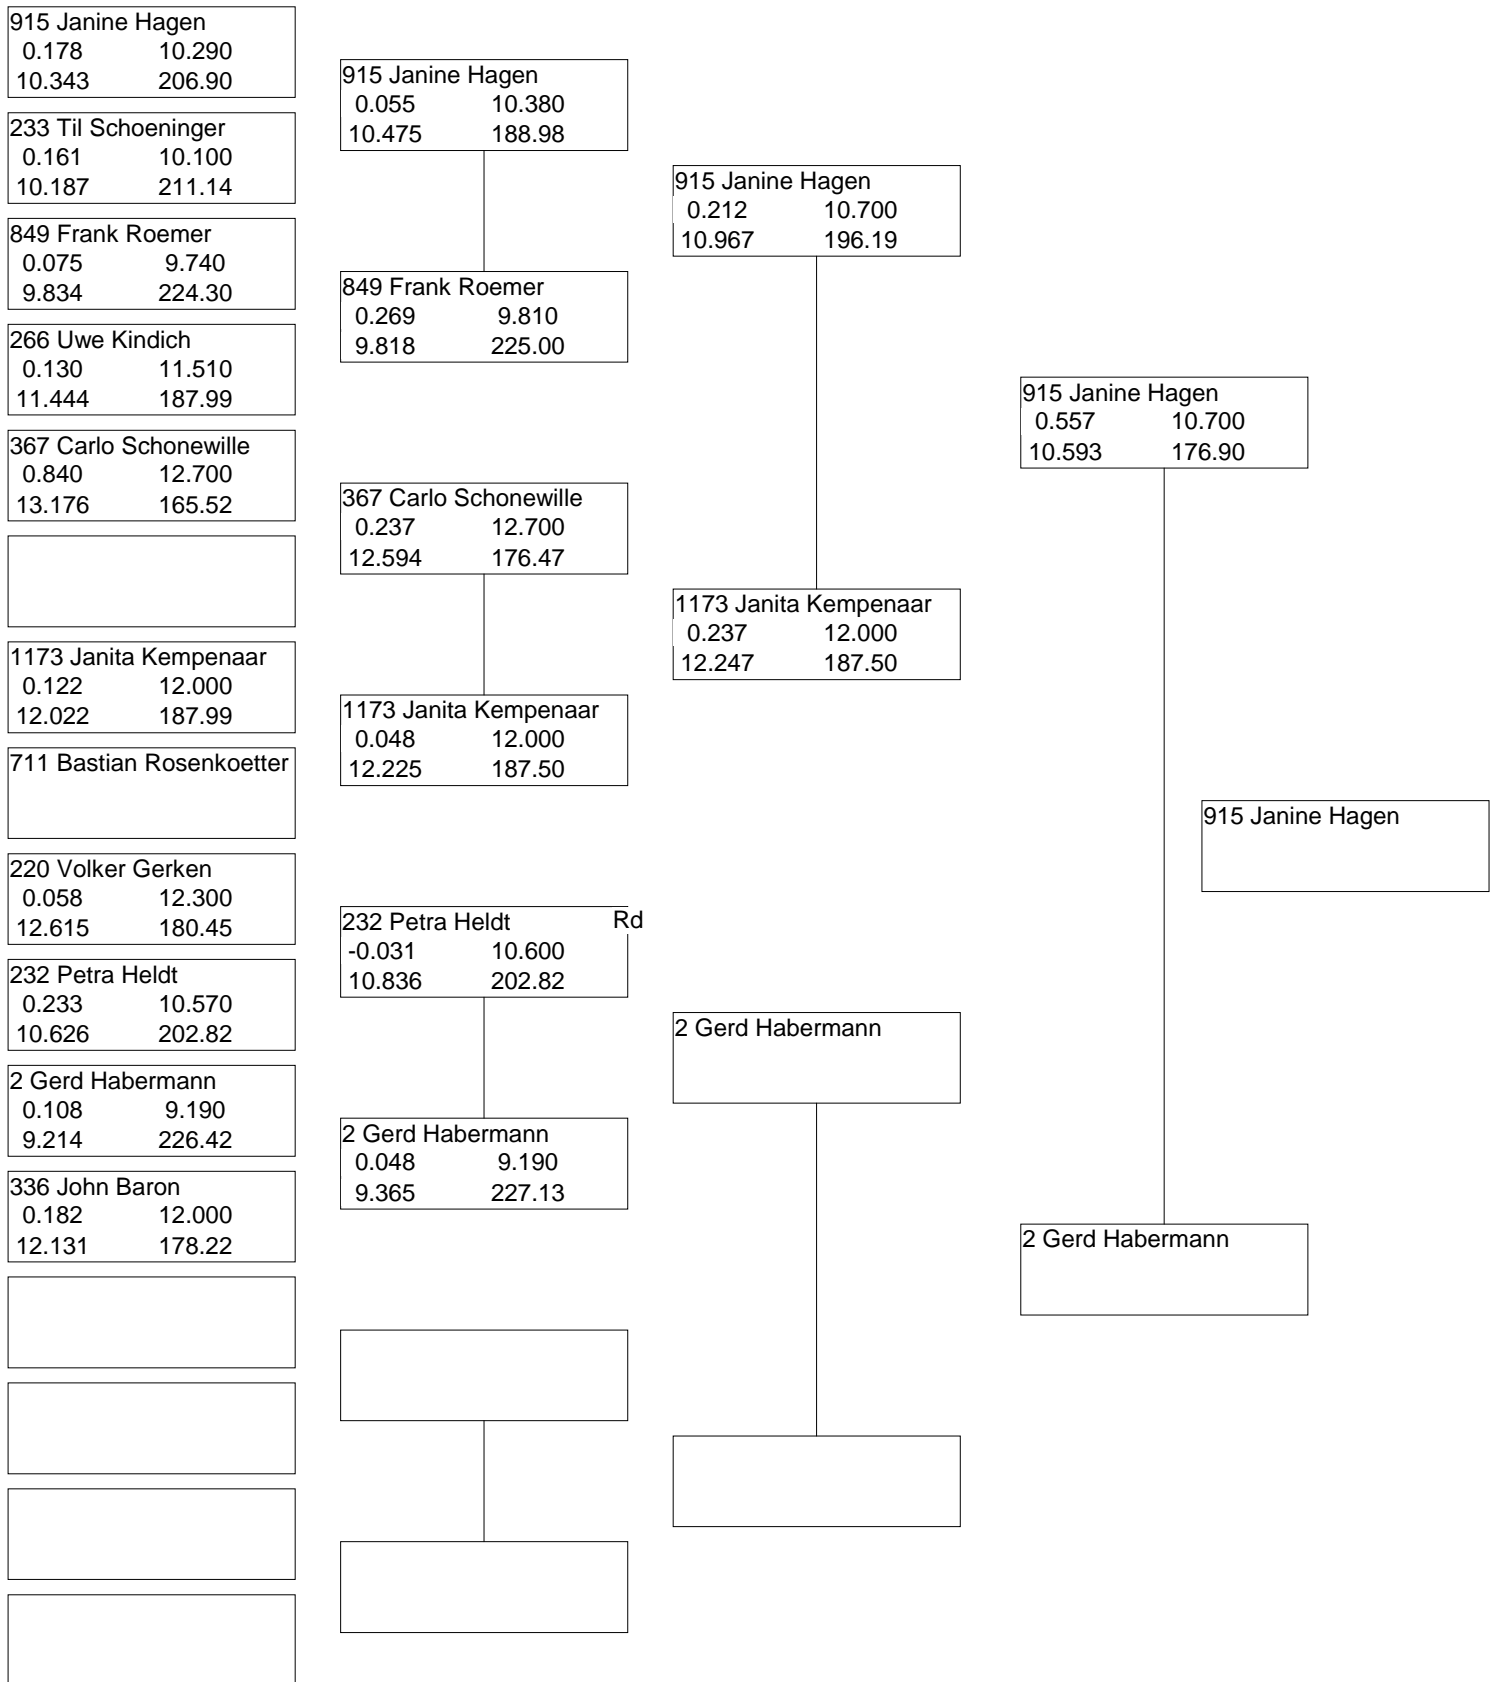

Jade Race
Wilhelmshaven 15 July 2018

Pro ET - ELIMINATION LADDER other finals

Distance: 1/4 mile, Index: 9.000 : 13.990