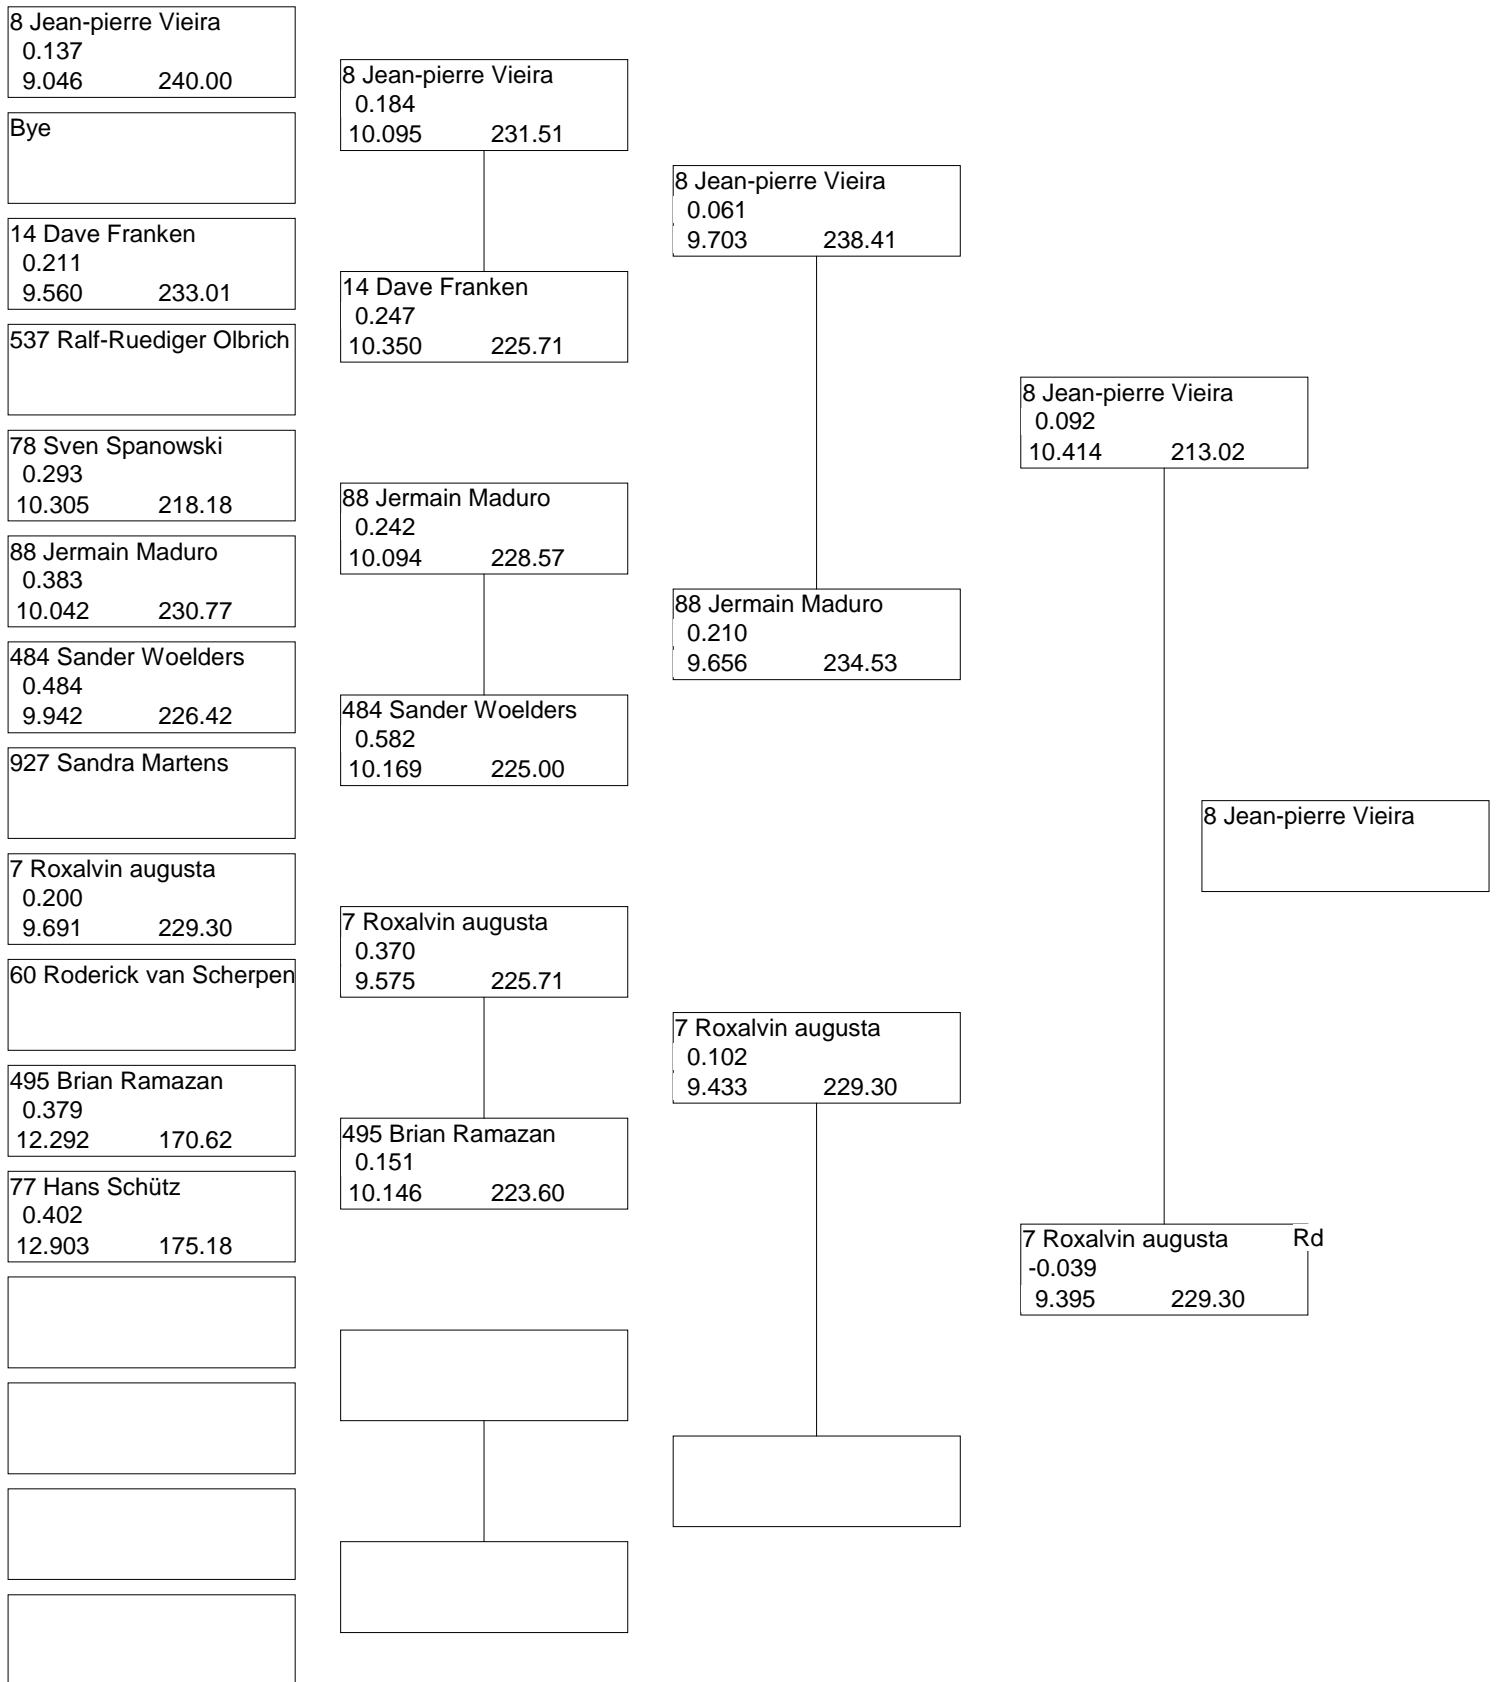

Jade Race

Wilhelmshaven 15 July 2018

Super Gas - ELIMINATION LADDER Finals

Distance: 1/4 mile, Index: 9.900 : -----

507 Rene Kloss	
0.100	9.900
10.874	141.45
Bye	

507 Rene Kloss

1 Gerd Habermann	
0.093	9.900
10.186	181.82
298 Arndt Putzmann	
0.338	9.900
12.763	162.53

1 Gerd Habermann	
0.119	9.900
10.008	214.93

1 Gerd Habermann	
0.112	9.900
9.926	208.70

1 Gerd Habermann

2001 Marco Rentgens	
0.572	9.900
10.425	200.56
553 Jan Zimmermann	
0.345	9.900
10.579	147.54

553 Jan Zimmermann	
0.225	9.900
10.454	148.15

553 Jan Zimmermann	
0.446	9.900
9.871	182.28

174 Dominik Schlieper	
0.447	9.900
12.052	111.98
215 Mario Kück	

174 Dominik Schlieper	
0.248	9.900
9.796	232.26

Jade Race

Wilhelmshaven 15 July 2018

Street Ligal Bike - ELIMINATION LADDER Finals

Distance: 1/4 mile